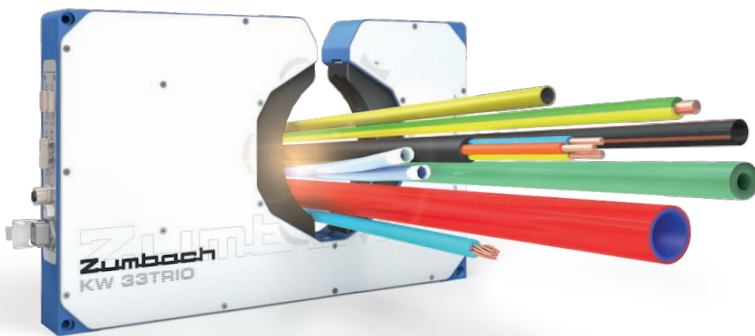

**KW TRIO: The Next Generation in Lump and Neckdown Detection**

# Stray Light Stays Out

**KW TRIO's pulsing light source and automatic ambient light adjustment guarantee the best detection performance – even for the smallest faults**

- unaffected by stray light, speed and vibration for 3 times higher accuracy
- full digital signal processing DSP
- detailed fault log
- remote operating and display unit
- very compact design with flexible mounting concept